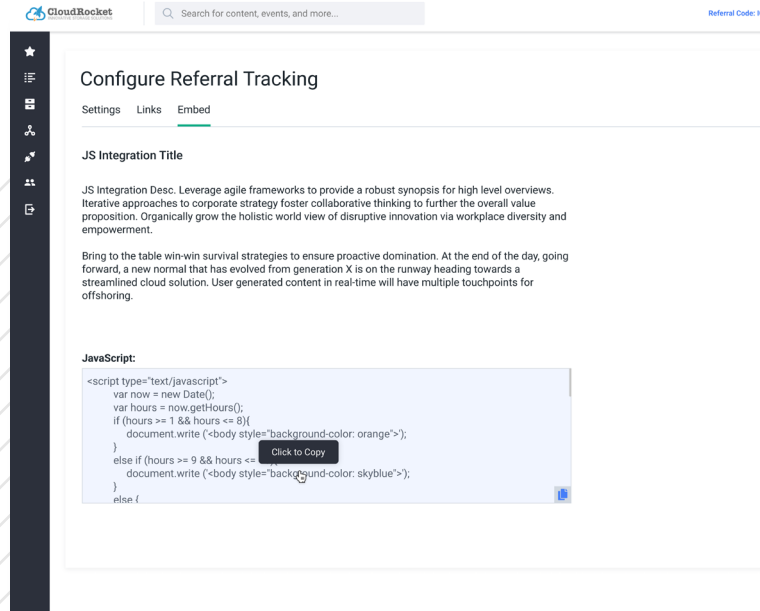

REFERRAL TRACKER

Seamlessly generate and share referral URLs so your partners can drive more traffic, demand and leads to your business.

Affiliate URLs + Content From One System

Referral partnerships are meant to be simple, but they often aren't when you consider onboarding partners, resourcing them with accurate content and equipping them with referral URLs for tracking their impact on your business. Referral Tracker brings all of this together in Allbound.

Empower Your Partners With Referral Tracker:

Auto-generate referral codes within Allbound.

Administrate your program by easily setting up URL links that partners can use to drive trackable traffic back to your marketing landing pages.

Launching Referral Tracker inside Allbound means partners have one tool and interface to onboard, access marketing content and generate links.

Partners can add or refresh links as needed to support their marketing efforts.