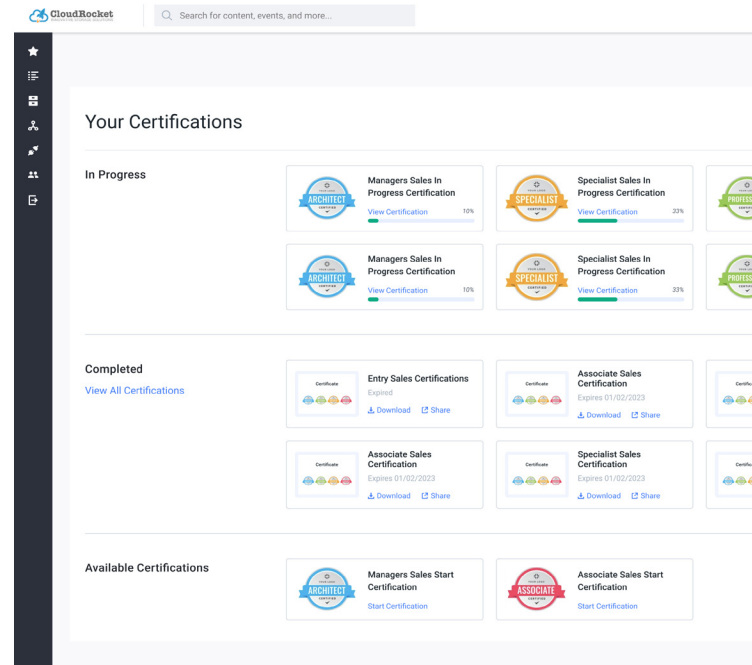

CERTIFICATIONS IS READY FOR YOU

Getting started with Certifications is simple – launch it, love it and after 14 days pay for it. Little Taller's Certifications app is based on many years, and a lot of hands-on experience, with customers using the Allbound platform. Other customers think it's pretty neat, and we think you will too.

Access

Submit a request to launch Marketplace Apps and you'll be all set to browse, trial, and activate Certifications from within your Allbound instance.

littletaller.com/allbound-apps

Launch

Activate Certifications from the admin dashboard to start your 14-day trial.

Launch

License

Do you love it? Certifications is a time- and headache-saving app your partner team will thank you for.

$3,600
Annually

EASY TO GET
STARTED + USE

About Us

Founded by Allbound co-founder and former CTO Kyle Burnett, Little Taller will help your partner organization find value where it's at today, and helps build and execute the technology and partner strategy that'll take you far beyond.

Kyle Burnett

Founder | Director of Technology Solutions

Phone
602 628 3261

Email
kyle@littletaller.com