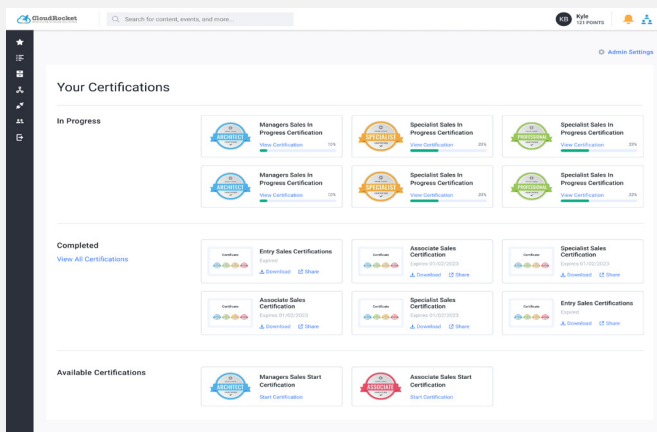

CERTIFICATIONS

Efficiently managing partner certifications can be a tall order. The Certifications app offers quick-to-launch functionality that enables both individual- and company-level certifications within Allbound.

Certifications Brings a Can-do Attitude To Partner Certification Management

Certifications can be used alongside Allbound Learning Tracks, or used as a stand-alone app. In either case, this useful app makes it easy for you to certify your partner ecosystem on your solutions, and keep them current.

Features You'll Love

Open up Certifications to all partners or restrict to specific groups.

Use for single certifications on individual product solutions, or expand it to more robust programs across partner tiers.

Certified partners and contacts can easily add details on LinkedIn to show off their credentials.

Simple to use and at-a-glance reporting makes it easy to manage.

CERTIFICATIONS IS READY FOR YOU

Getting started with Certifications is simple – launch it, love it and after 14 days pay for it. Little Taller's Certifications app is based on many years, and a lot of hands-on experience, with customers using the Allbound platform. Other customers think it's pretty neat, and we think you will too.