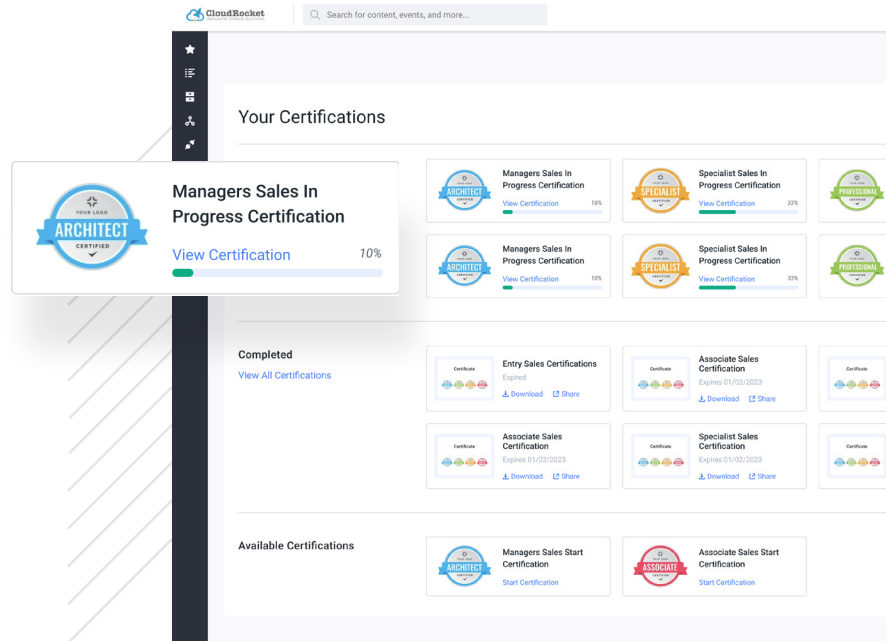

CERTIFICATIONS

Efficiently managing partner certifications can be a tall order. The Certifications app offers quick-to-launch functionality that enables both individual- and company-level certifications within Allbound.

Certifications Brings a Can-do Attitude To Partner Certification Management

Certifications can be used alongside Allbound Learning Tracks, or used as a stand-alone app. In either case, this useful app makes it easy for you to certify your partner ecosystem on your solutions, and keep them current.

Features You'll Love

Open up Certifications to all partners or restrict to specific groups.

Use for single certifications on individual product solutions, or expand it to more robust programs across partner tiers.